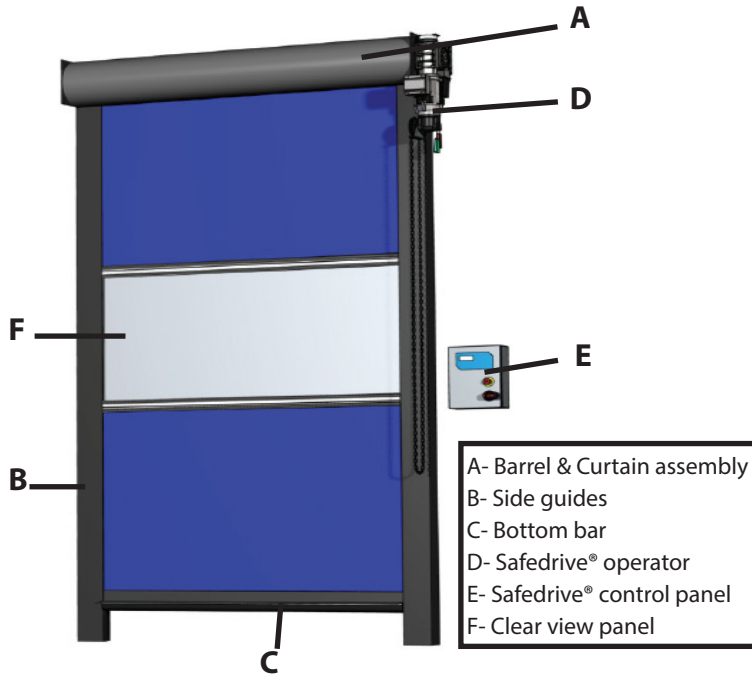

## HIGH SPEED FABRIC DOOR - HS200

## HIGH SPEED FABRIC DOOR

- Manufactured, configured, stocked and assembled in Canada
- Weather and puncture resistant fabric with a layer of woven mono-filament PVC
- Virtually indestructible and easy to repair
- Provides years of trouble free operation and low energy consumption
- Designed for high speed opening and closing

Innovative door products

- A- Barrel & Curtain assembly
- B- Side guides
- C- Bottom bar
- D- Safedrive® operator
- E- Safedrive® control panel
- F- Clear view panel

## FEATURES

- High speeds up to 36"/sec
- PVC coated polyester monofilament fabric available in blue, orange and black
- Aluminum bottom bar gives away at impact, allowing for easy repair
- Resilient and flexible at temperatures ranging from -15 °C to + 90 °C
- The airtight seal and minimal infiltration is ideal where heat loss or gain is a concern
- Clear PVC vision panel 36" height
- Springless barrel design
- Interior application - No windload