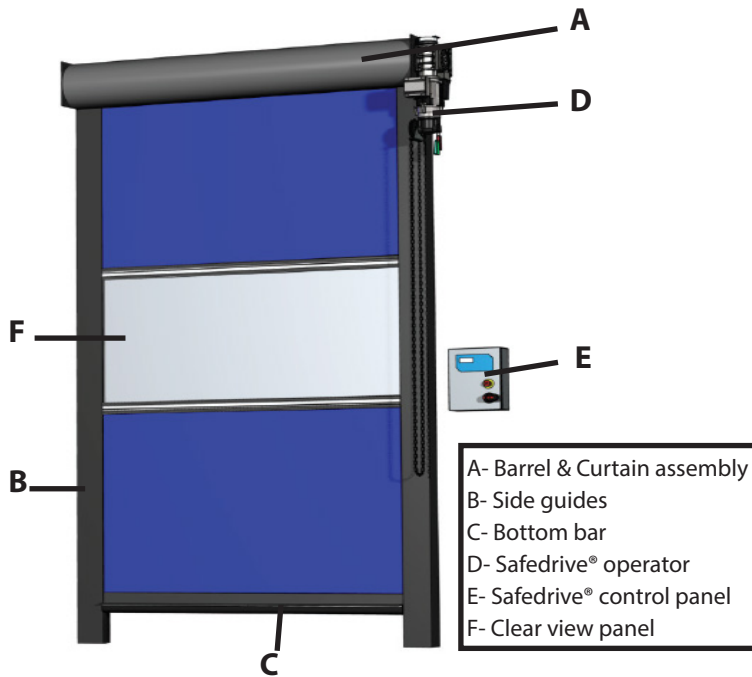

## HIGH SPEED FABRIC DOOR - HS200

## HIGH SPEED FABRIC DOOR

- Manufactured, configured, stocked and assembled in Canada
- Weather and puncture resistant fabric with a layer of woven mono-filament PVC
- Virtually indestructible and easy to repair
- Provides years of trouble free operation and low energy consumption
- Designed for high speed opening and closing

Innovative door products

- A- Barrel & Curtain assembly
- B- Side guides
- C- Bottom bar
- D- Safedrive® operator
- E- Safedrive® control panel
- F- Clear view panel

## FEATURES

- High speeds up to 36"/sec
- PVC coated polyester monofilament fabric available in blue, orange and black
- Aluminum bottom bar gives away at impact, allowing for easy repair
- Resilient and flexible at temperatures ranging from -15 °C to + 90 °C
- The airtight seal and minimal infiltration is ideal where heat loss or gain is a concern
- Clear PVC vision panel 36" height
- Springless barrel design
- Interior application - No windload